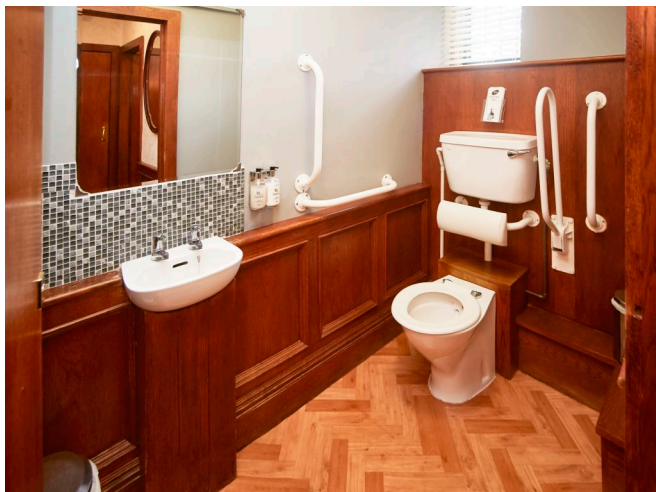

Entrance access – we have a disabled parking bay and ramp entry into the hotel. We have a bell, at the bottom of the ramp to summon assistance from reception.

Internal movement is on level surfaces between reception, restaurant and bar.

Find our Disabled loo inside the loos labelled Ladies in main corridor to the restaurant. Our disabled loo is fine for elderly mobility impaired people and ambulant wheelchair users but it is narrow so unsuitable for powered wheelchair users and those requiring help from a carer

The disabled access bedroom is accessed on a level surface then corridor is shown below.

This is the disabled access bedroom and wet room bathroom is shown below.